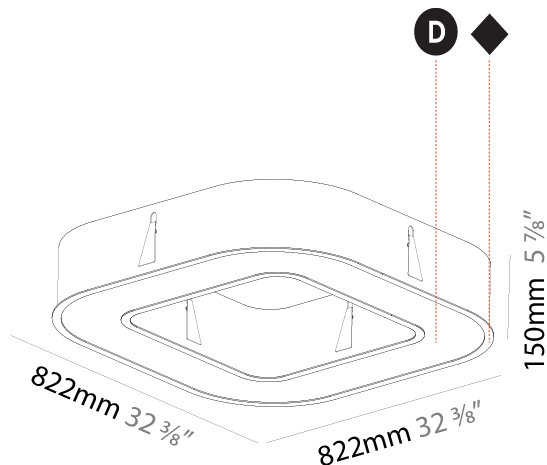

GENERAL

Series: Glorious
Subseries: Glorious Quantum
Brand: Prolicht
Division: Architectural
Mounting Type: Recessed
Mounting Location: Ceiling
Subcategory: Ambient

PHYSICAL

Shape: Square
Length (mm): 822
Length (in): 32 3/8
Width (mm): 822
Width (in): 32 3/8
Height (mm): 150
Height (in): 5 7/8
Min. Recessing Depth (mm): 160
Min. Recessing Depth (in): 6 1/8
Light Distribution: Direct
Weight (kg): 10.55
Weight (lbs): 23.21
Diffuser: PMMA - Opal or Micro-Prism
Fixture Finish: SSR / BKV / CWI / CRY / HAB / UFT / ITA / RUA / FTG / MYG / LOD / PUS / FRO / FUP / KIA / POP / BLS / SPG / MEY / GOH / GUM / CHC / COM / ABZ / JAG / OBR / MOS / ROR
Fixture Material: Aluminum

ELECTRICAL

Lamp Type: LED (Zhaga Standard)
Input Wattage (W): 40
Total Output Wattage (W): 32 / 25.6 (3500K)
Dimming: Non-Dimming / Phase Dimming (120Vac only) / 0-10V Dimming
Driver Included: Yes
Driver Location: Integrated
Driver Type: Constant Current - 120 / 277Vac
Driver Class: Class 2
Input Voltage (V): 120 - 277
Constant Current (MA): 350 / 800 (3500K)

LED

Color Temperature (°K): 3000 / 3500 / 4000
Max. Delivered Lumen (lm): 3690 / 3822 / 3900
CRI: >80 CRI
Efficiency (%): 65
Lamp Life (hrs): 50000

OPTICAL

RATINGS AND CERTIFICATIONS

Certified By: Certified for North American Standards
IP rating: IP20