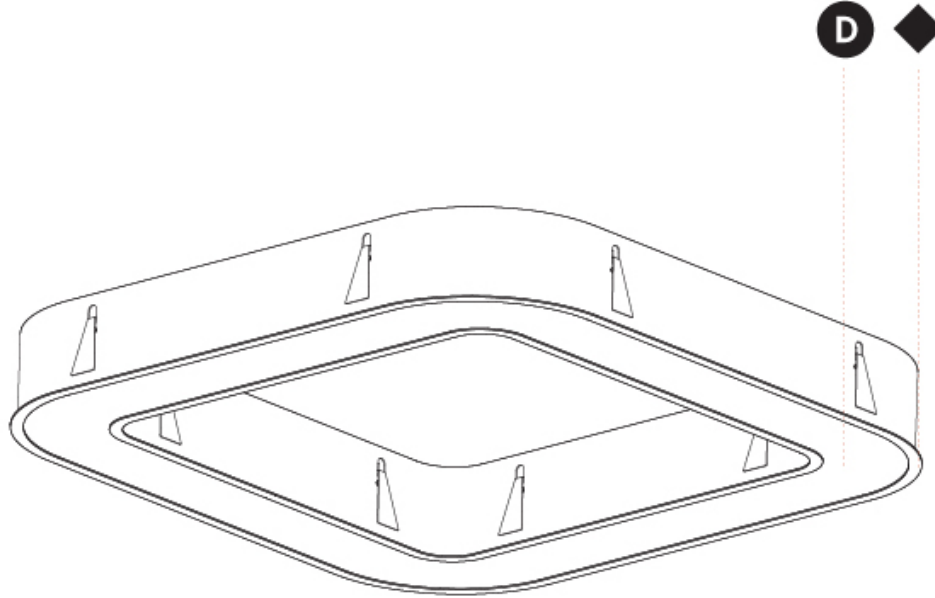

GLORIOUS QUANTUM SURFACE

A32953-

PROJECT	_____
TYPE	_____
SPECIFIER	_____
QUANTITY	_____
DATE	_____

A