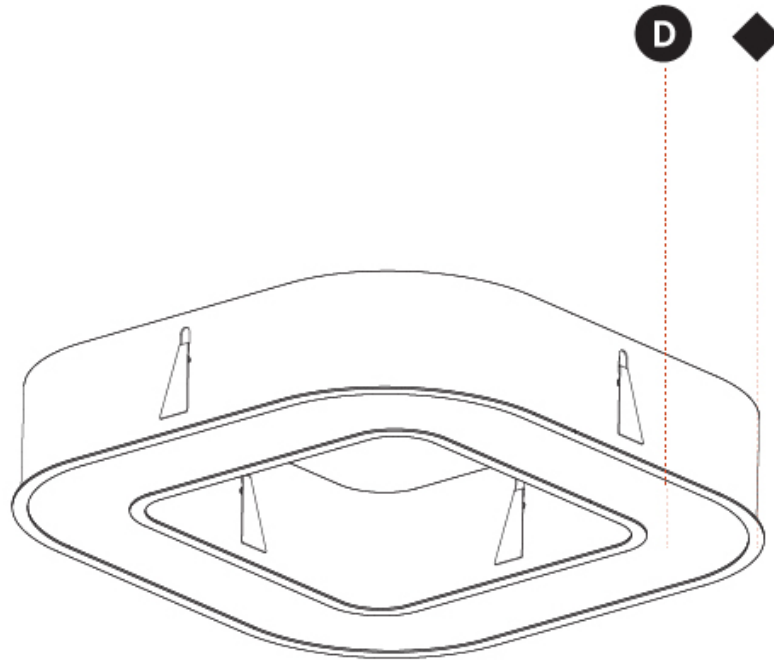

GLORIOUS QUANTUM RECESSED

A37561-

PROJECT	_____
TYPE	_____
SPECIFIER	_____
QUANTITY	_____
DATE	_____

A