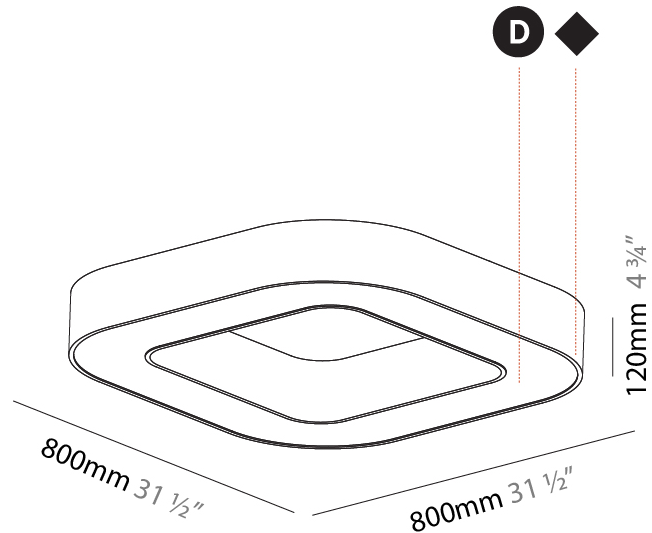

1. To build a product code in our configurator select the specify button on the base model # product page
2. To build a manual product code on this datasheet choose from the options listed below in blue font and add the suffix to the base model #

GENERAL

Series: Glorious
Subseries: Glorious Quantum
Brand: Prolicht
Division: Architectural
Mounting Type: Surface
Mounting Location: Ceiling
Subcategory: Ambient

PHYSICAL

Shape: Square
Length (mm): 800
Length (in): 31 1/2
Width (mm): 800
Width (in): 31 1/2
Height (mm): 120
Height (in): 4 3/4
Light Distribution: Direct
Weight (kg): 9.04
Weight (lbs): 19.92
Diffuser: PMMA - Opal or Micro-Prism
Fixture Finish: SSR / BKV / CWI / CRY / HAB / UFT / ITA / RUA / FTG / MYG / LOD / PUS / FRO / FUP / KIA / POP / BLS / SPG / MEY / GOH / GUM / CHC / COM / ABZ / JAG / OBR / MOS / ROR
Fixture Material: Aluminum

ELECTRICAL

Lamp Type: LED (Zhaga Standard)
Input Wattage (W): 40
Total Output Wattage (W): 32 / 25.6 (3500K)
Dimming: Non-Dimming / Phase Dimming (120Vac only) / 0-10V Dimming
Driver Included: Yes
Driver Location: Integrated
Driver Type: Constant Current - 120 / 277Vac
Driver Class: Class 2
Input Voltage (V): 120 - 277
Constant Current (MA): 350 / 800 (3500K)

LED

Color Temperature (°K): 3000 / 3500 / 4000
Max. Delivered Lumen (lm): 3690 / 3822 / 3900
CRI: >80 CRI
Efficiency (%): 65
Lamp Life (hrs): 50000

OPTICAL

RATINGS AND CERTIFICATIONS

Certified By: Certified for North American Standards
IP rating: IP20